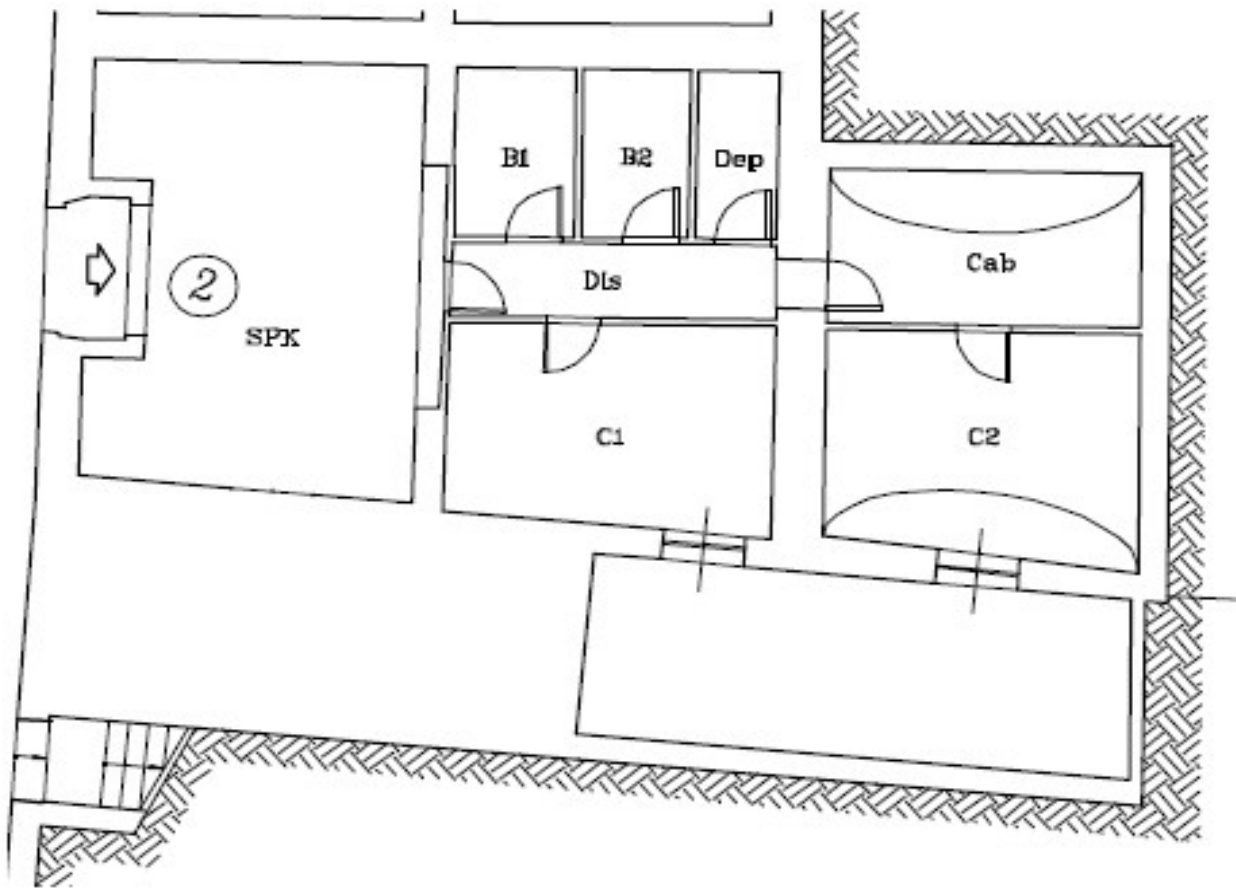

Total surface of mq. 120 circa, the unit compounds: entrance and wide kitchen/living room. 2 double bedrooms (with dressing room), 2 bathrooms (one with bath). Storage room. Independent heating system. Wide courtyard and private garden. Two car spaces (pergola covered) are included into the price.

Ingresso

La corte

Dettaglio