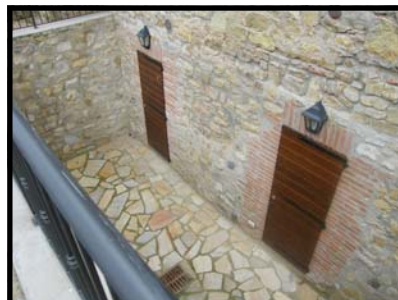

Total surface of mq. 120 circa, the unit compounds: entrance and wide kitchen/living room. 2 double bedrooms (with dressing room), 2 bathrooms (one with bath). Storage room. Independent heating system. Wide courtyard and private garden. Two car spaces (pergola covered) are included into the price.